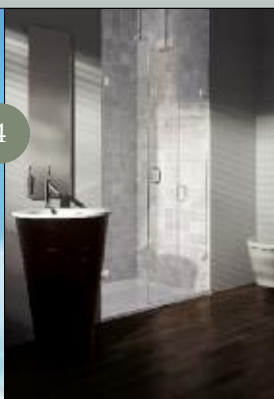

The Majestic Shower Company

A Clear Leader

Partnering with one of London's most elite architectural builds currently under development; The Majestic Shower Company have recently fitted seventy units into the luxury Bulgari hotel. Opening in spring 2012 the contemporary style and design for which Bulgari is famous for made Majestic a natural choice in adding to the unique elegance and signature style of the development.

For everything you need visit: www.atommpr.com

1. 1 Snowdrop metro tiles used in the refurbishment of the new flagship Ben Sherman store in Carnaby Street.
2. 2 Bespoke text on snowdrop tiles.
3. 3 External view daytime - The Bulgari Hotel, the latest home to over 70 Majestic shower screens.
4. 4 Frameless alcove with wall hinged door and in-line panel bespoke option of in-line panel and glass hinged door.