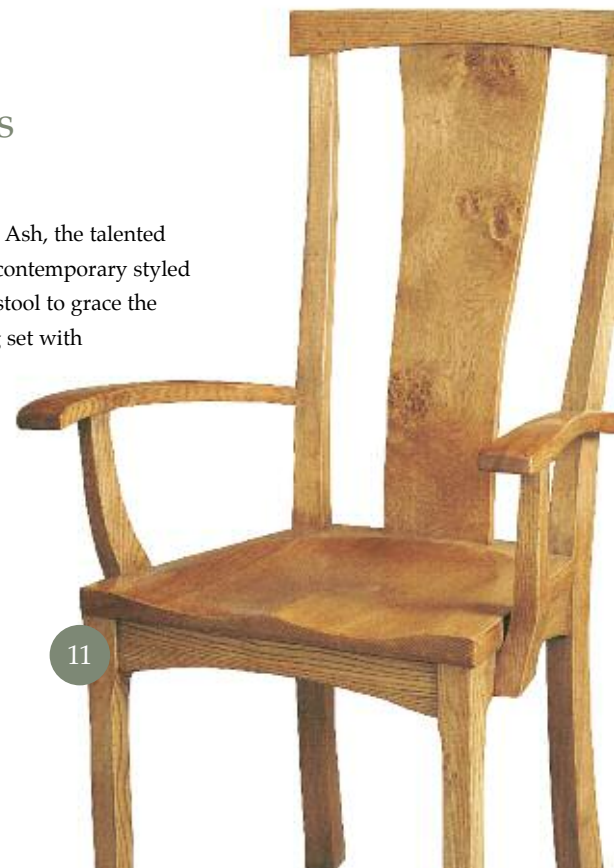

Batheaston Furniture Makers

Heirlooms of the Future

Using only the very best of sustainably sourced Oak and Ash, the talented craftsmen at Batheaston create beautiful traditional and contemporary styled furniture that will last for generations. From a beautiful stool to grace the kitchen, a stickback chair for the children or a full dining set with complimentary side boards and display cabinets; Batheaston have it all.